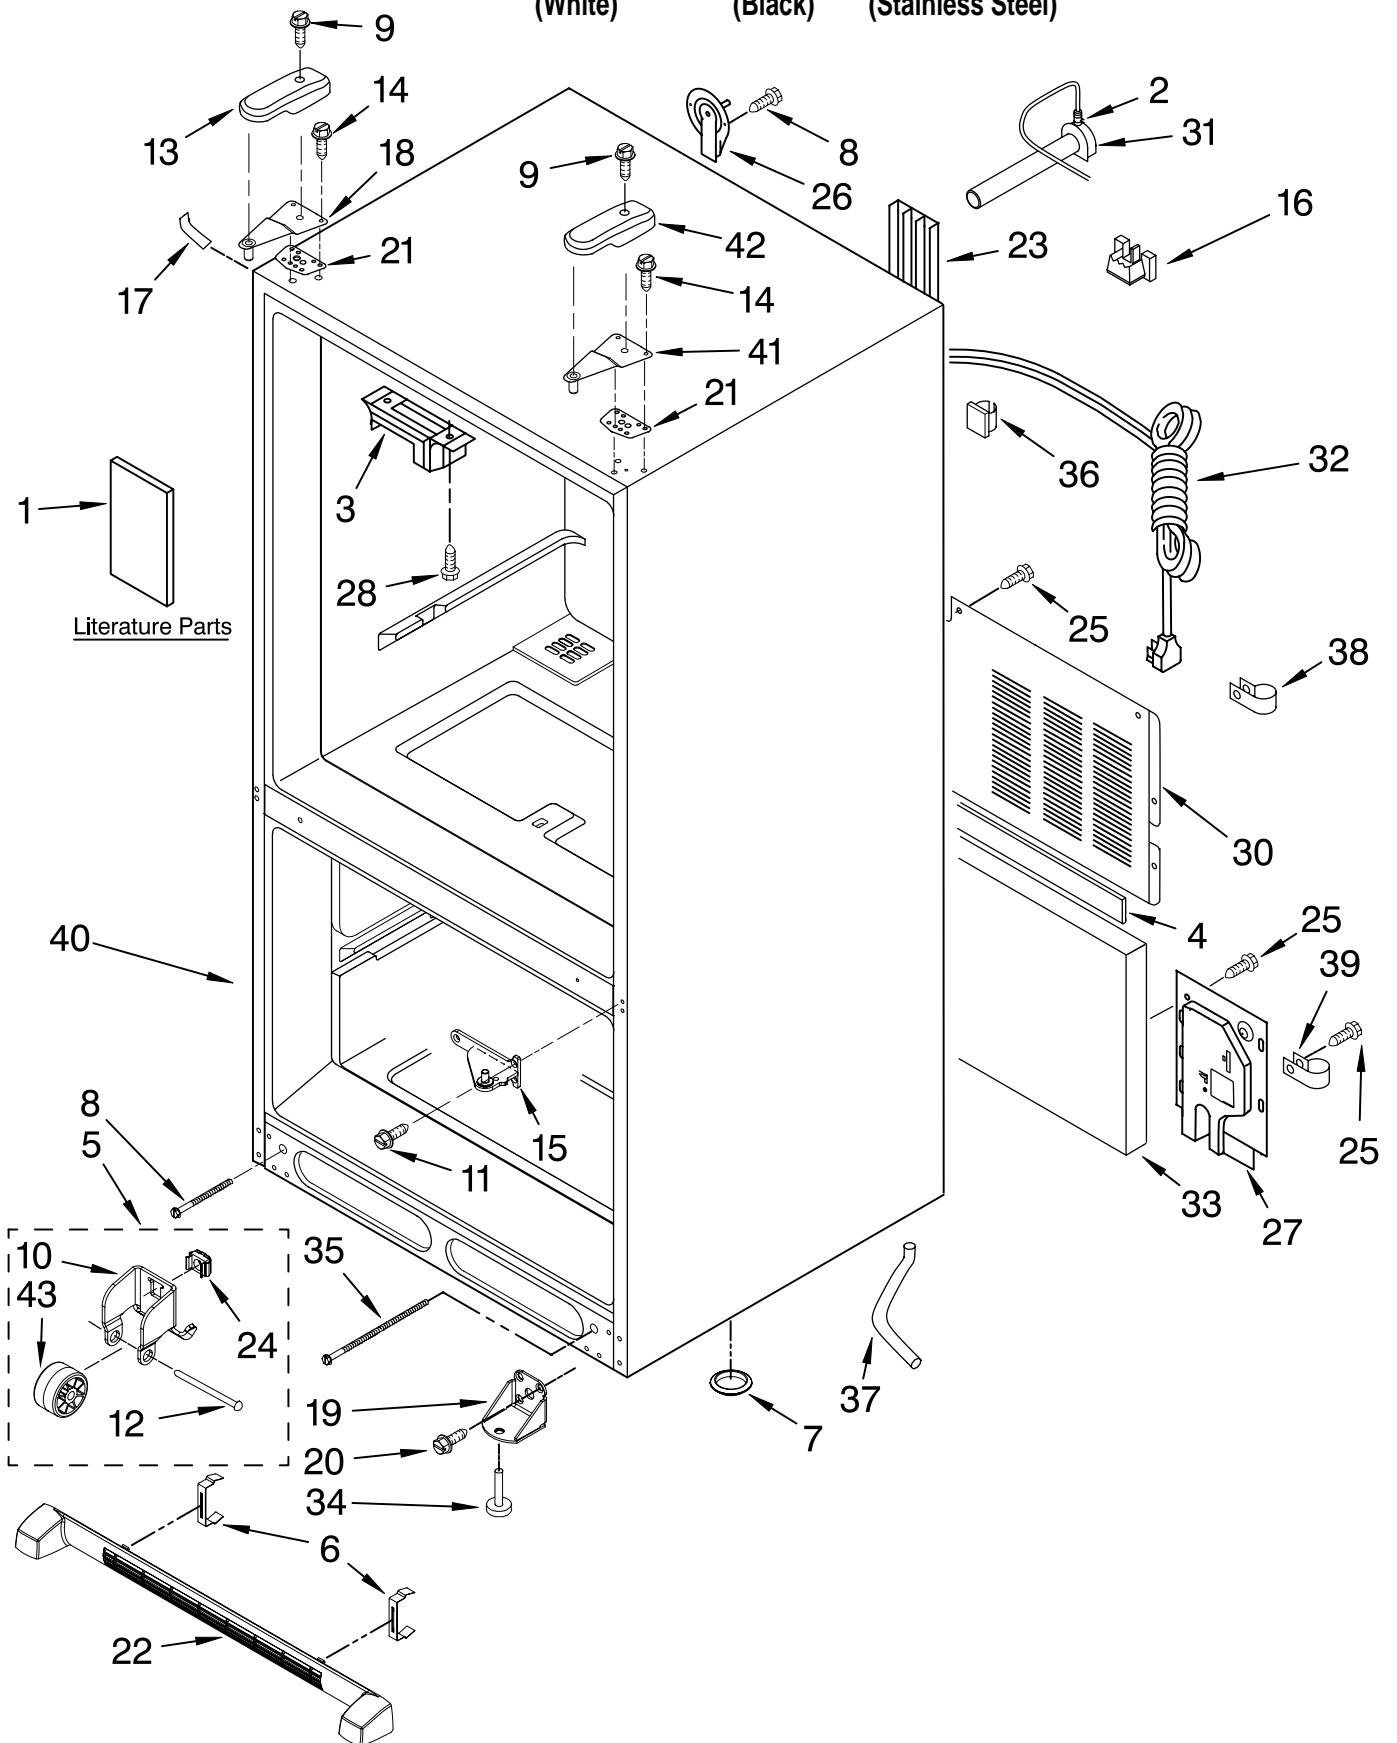

For Models: KBFS20ETWH00, KBFS20ETBL00, KBFS20ETSS00
(White) (Black) (Stainless Steel)

FOR ORDERING INFORMATION REFER TO PARTS PRICE LIST

CABINET PARTS

For Models: KBFS20ETWH00,KBFS20ETBL00,KBFS20ETSS00

(White)   (Black)   (Stainless Steel)

Illus. No.	Part No.	DESCRIPTION	Illus. No.	Part No.	DESCRIPTION	Illus. No.	Part No.	DESCRIPTION
1		Literature Parts	15		Hinge, Center (2)	26	67003331	Cover, Water Line
	67006616	Tech Sheet		67006379	White (RT)	27	67004098	Cover, Water Valve
	W10136989	Owners Manual		67006277	White (LT)	28	67006626	Screw
	W10138143	Tag, Energy		67006443	Black (RT)	30	12575101ED	Cover, Unit
2	M0114003	Clip		67006442	Black (LT)	31	W10137519	Fill Tube Asm
3	67003405	Plate, Pivot	16	67004092	Block, Filter	32	67006506	Power Cord
4	B5759649	Gasket	17		Cover, Corner	33	67003796	Insulation, Sound
5	67006118	Roller Assembly		67003484	White	34	67003868	Foot Brake
6	12627302	Clip, Grille		67003485	Black	35	67006697	Bolt, Adjusting (Rear)
7	A3076901	Plug, Bottom	18	12566605ED	Hinge, Top Left	36	M0104106	Clip, Tube
8	67006611	Bolt, Adjustable	19	67007174	Bracket, Foot	37	67001066	Tube, Drain
9	67006521	Screw	20	67006564	Screw	38	67001067	Clip, Drain Tube
10	12456801	Bracket, Roller	21	12579702	Shim, Hinge	39	M0104102	Clamp, Cord
11	67006380	Screw	22		Grille Assembly (Includes Clips)	40		Cabinet (Not a Serviceable Part)
12	M1205302	Pin, Roller		67006377	White	41	12566604ED	Hinge, Top Right
13		Cover, Left Hinge		67006375	Black	42		Cover, Right Hinge
	12684201W	White	23	67004102	Track, Water Line		12684202W	White
	12684201B	Black	24	M0286708	Nut, Speed		12684202B	Black
14	67006303	Screw	25	67006425	Screw	43	67005127	Roller

FOR ORDERING INFORMATION REFER TO PARTS PRICE LIST